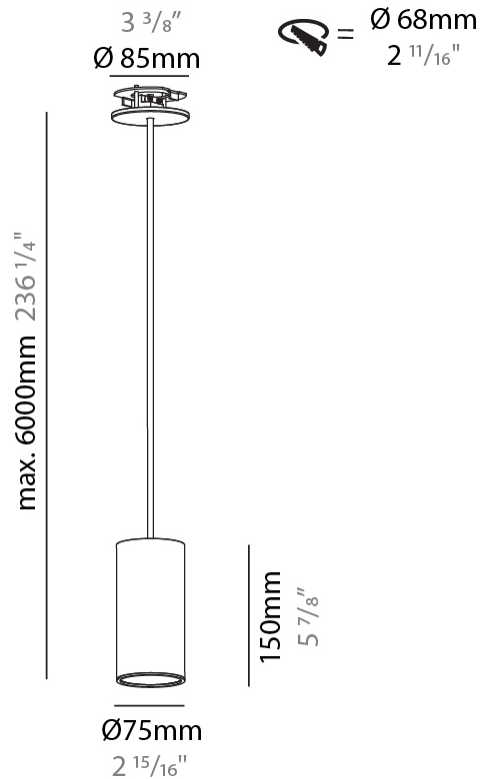

GENERAL

Series: Hangover
 Subseries: Hangover Monopoint Recessed Canopy
 Brand: Prolicht
 Division: Architectural
 Mounting Type: Suspension
 Mounting Location: Ceiling
 Subcategory: Pendant

PHYSICAL

Shape: Cylinder
 Diameter (mm): 75
 Diameter (in): 2 ¹⁵/₁₆
 Height (mm): 150
 Height (in): 5 ⁷/₈
 Max. Overall Height (mm): 2150
 Max. Overall Height (in): 84 ⁵/₈
 Light Distribution: Direct
 Diffuser: Shine Ring 0-6
 Fixture Finish: SSR / BKV / CWI / CRY / HAB / UFT / ITA / RUA / FTG / MYG / LOD / PUS / FRO / FUP / KIA / POP / BLS / SPG / MEY / GOH / GUM / CHC / COM / ABZ / JAG / OBR / MOS / ROR
 Fixture Material: Aluminum
 Cable Details: 2000mm / 6000mm Cable in White / Black / Orange / Red
 Cut-out Measurements: 68mm / 2 11/16"

LED

Number of LEDs: 1
 Color Temperature (°K): 2700 / 3000 / 4000
 Max. Delivered Lumen (lm): 923
 CRI: >90 CRI
 Lamp Life (hrs): 50000
 Upon Request: ***3500K available in minimum quantities (larger quantities upon request)

OPTICAL

Reflector: 18 / 36 / 52

RATINGS AND CERTIFICATIONS

Certified By: Certified for North American Standards
 IP rating: IP20

HANGOVER MONOPOINT RECESSED CANOPY SUSPENSION

A300156-

PROJECT
TYPE
SPECIFIER
QUANTITY
DATE

GENERAL

Series: Hangover
Subseries: Hangover Monopoint Recessed Canopy
Brand: Prolicht
Division: Architectural
Mounting Type: Suspension
Mounting Location: Ceiling
Subcategory: Pendant

PHYSICAL

Shape: Cylinder
Diameter (mm): 75
Diameter (in): 2 ¹⁵ / ₁₆
Height (mm): 150
Height (in): 5 ⁷ / ₈
Max. Overall Height (mm): 2150
Max. Overall Height (in): 84 ⁵ / ₈
Light Distribution: Direct / Indirect
Diffuser: Shine Ring 0-6
Fixture Finish: SSR / BKV / CWI / CRY / HAB / UFT / ITA / RUA / FTG / MYG / LOD / PUS / FRO / FUP / KIA / POP / BLS / SPG / MEY / GOH / GUM / CHC / COM / ABZ / JAG / OBR / MOS / ROR
Fixture Material: Aluminum
Cable Details: 2000mm / 6000mm Cable in White / Black / Orange / Red
Cut-out Measurements: 68mm / 2 11/16"